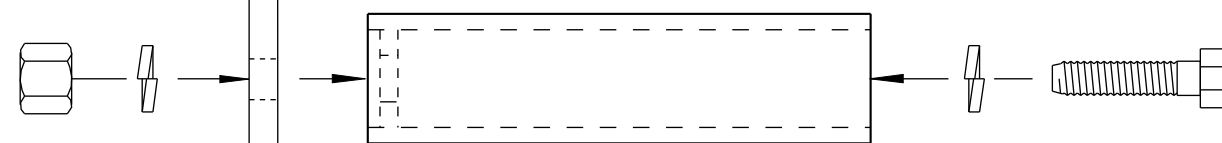

**WARNING !**

USE 5/8" *GRADE 8* BOLT WITH  
*SELF-LOCKING* NUT AND *TWO*  
LOCKWASHERS AS SHOWN.

**SINGLE BOLT SIDE MOUNT**

**# 408909INS**